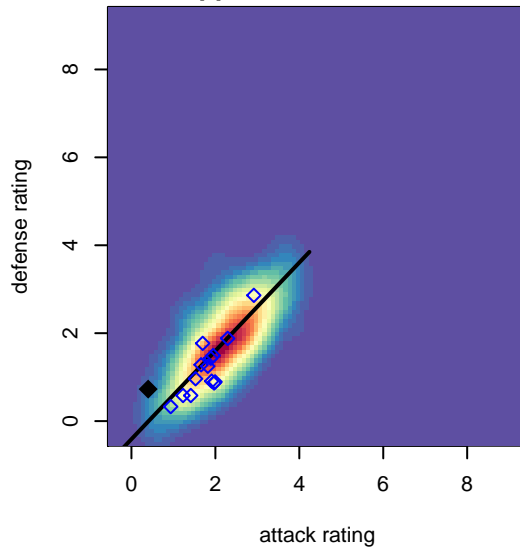

# Mercer Island FC Tornado B99

Mercer Island FC  
Mercer Island, WA  
B99 total strength=963  
attack=1.49 defense=2.07  
fall league = NPSL B15D2  
notes= Talerman 2013

alt names used:  
MIFC Tornado B99  
Mercer Island Tornado

Venues played:  
2014 Seattle Cup BU15  
2014 NPSL B15D2

**attack and defense variance (black dot)  
relative to other teams  
and top 10 in region**

**attack and defense rating  
relative to others at age  
and all opponents in last 13 months**