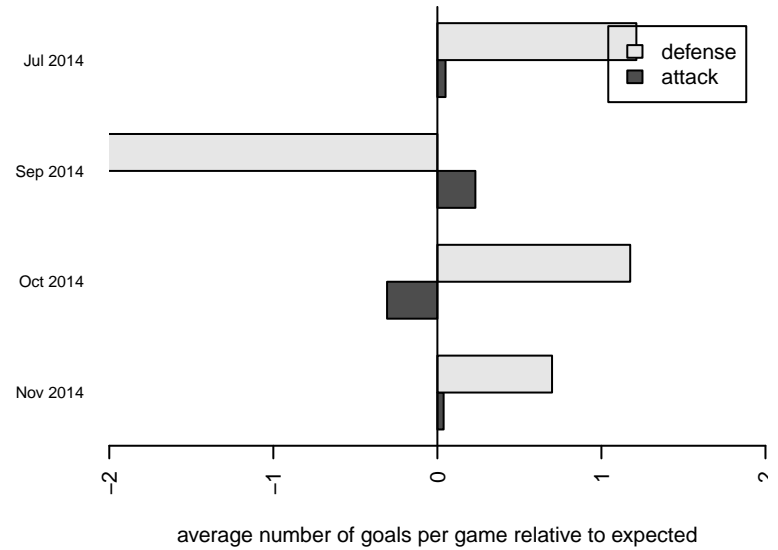

Performance relative to 13 month average