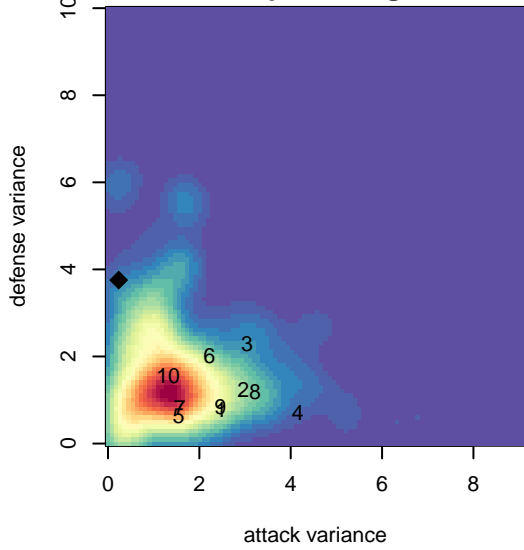

# Mercer Island FC Tornado B99

Mercer Island FC  
Mercer Island, WA  
B99 total strength=963  
attack=1.49 defense=2.07  
fall league = NPSL B15D2  
notes= Talerman 2013

alt names used:  
MIFC Tornado B99  
Mercer Island Tornado

Venues played:  
2014 Seattle Cup BU15  
2014 NPSL B15D2

**attack and defense variance (black dot)  
relative to other teams  
and top 10 in region**

**attack and defense rating  
relative to others at age  
and all opponents in last 13 months**