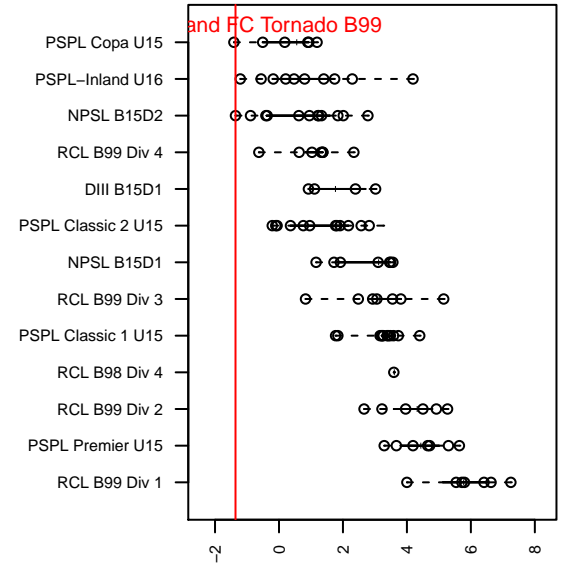

# Mercer Island FC Tornado B99

Mercer Island FC  
Mercer Island, WA  
B99 total strength=963  
attack=1.49 defense=2.07  
fall league = NPSL B15D2  
notes= Talerman 2013

alt names used:  
MIFC Tornado B99  
Mercer Island Tornado

Venues played:  
2014 Seattle Cup BU15  
2014 NPSL B15D2

**attack and defense variance (black dot)  
relative to other teams  
and top 10 in region**

**attack and defense rating  
relative to others at age  
and all opponents in last 13 months**