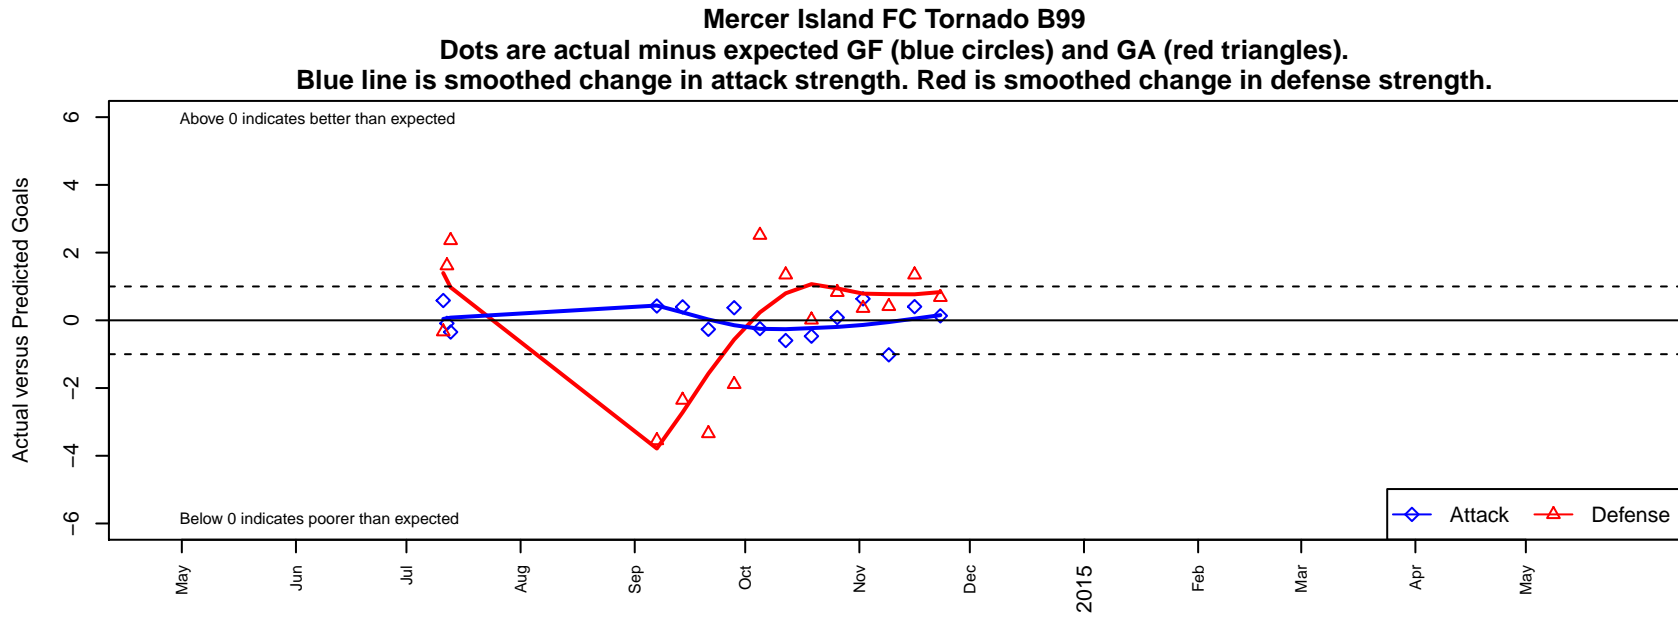

# Mercer Island FC Tornado B99

Mercer Island FC  
Mercer Island, WA  
B99 total strength=963  
attack=1.49 defense=2.07  
fall league = NPSL B15D2  
notes= Talerman 2013

alt names used:  
MIFC Tornado B99  
Mercer Island Tornado

Venues played:  
2014 Seattle Cup BU15  
2014 NPSL B15D2

**attack and defense variance (black dot)  
relative to other teams  
and top 10 in region**

**attack and defense rating  
relative to others at age  
and all opponents in last 13 months**